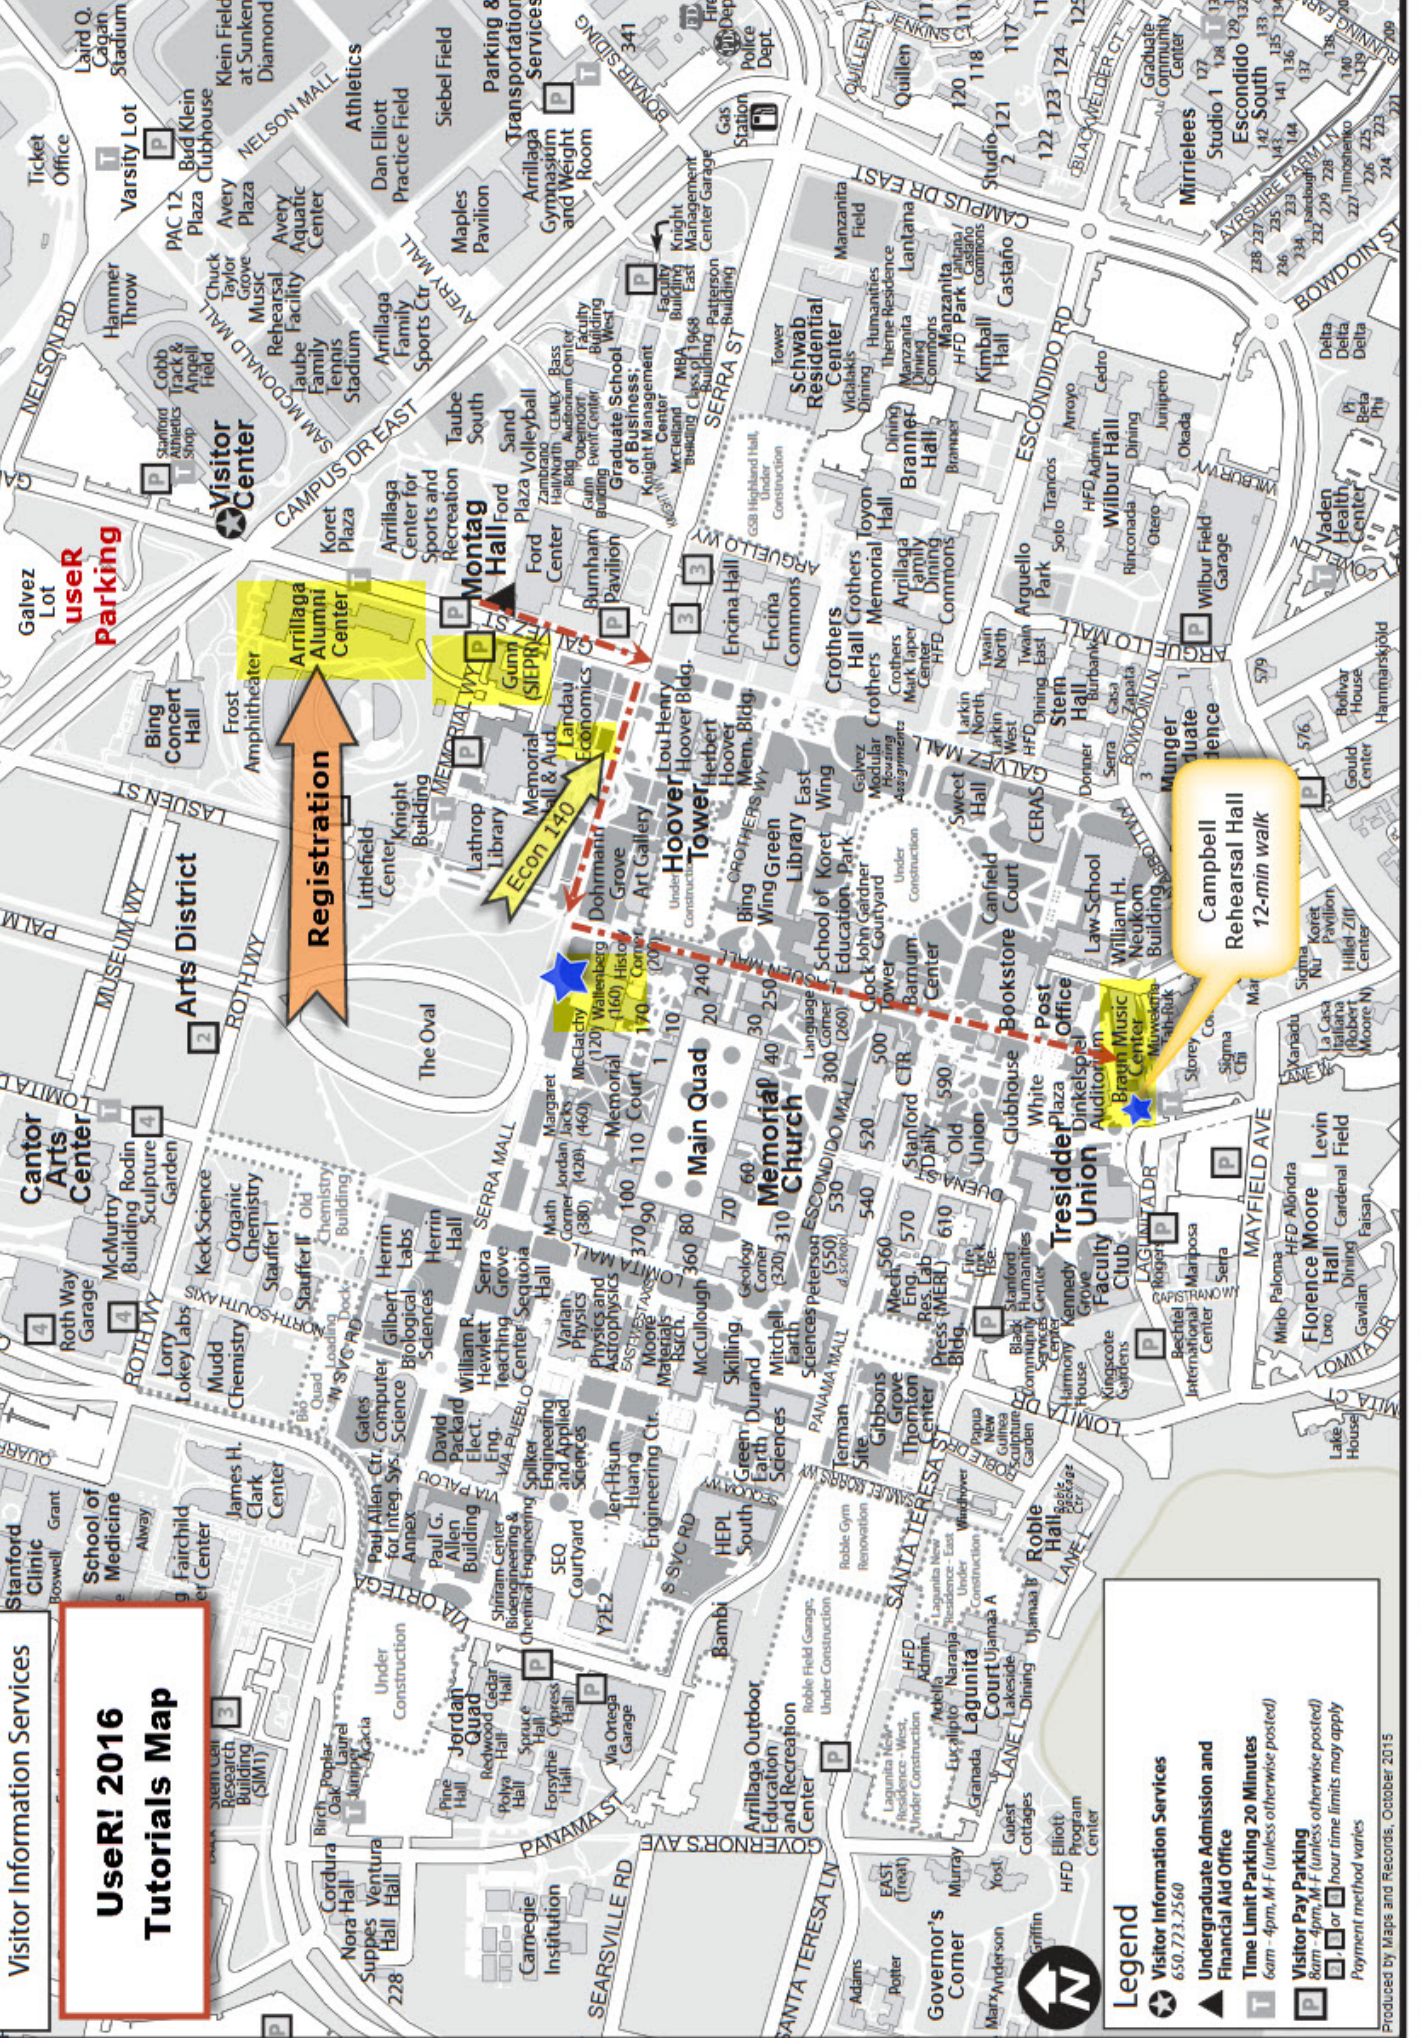

Scale = Distance in Miles  
0 1/8

Stanford Stadium Skybox

To Embarcadero Rd., Hwy 101

To University Ave., Caltrain Station

To University Ave., Caltrain Station

To University Ave., Caltrain Station

To University Ave., Caltrain Station

To University Ave., Caltrain Station

To University Ave., Caltrain Station

**user** Parking

**Registration**

**Econ 140**

**Campbell Rehearsal Hall**  
12-min walk

Visitor Information Services

**User! 2016**  
**Tutorials Map**

**Legend**

- Visitor Information Services  
650.723.2560
- Undergraduate Admission and Financial Aid Office
- Time Limit Parking 20 Minutes  
6am-4pm, M-F (unless otherwise posted)
- Visitor Pay Parking  
8am-4pm, M-F (unless otherwise posted)  
D or Q hour time limits may apply  
Payment method varies